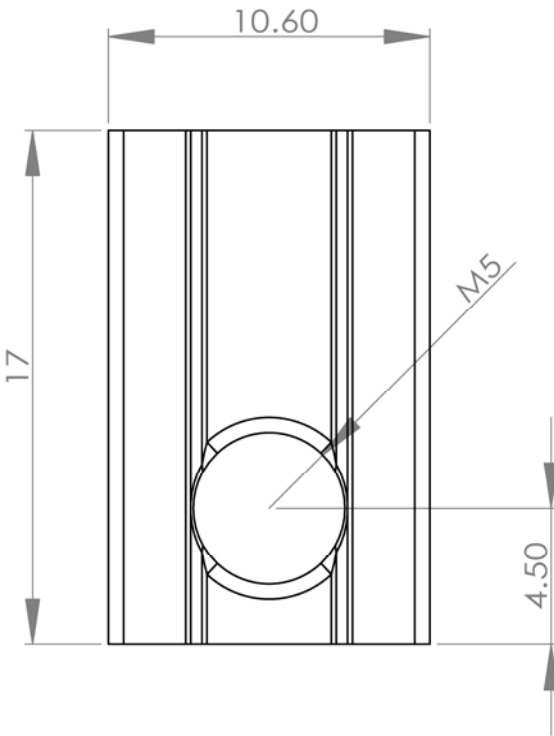

T-Nuts (Spring Bearing)

Slot Size	Metric Size	Item Number
Low Alignment Bar (L)		
6MM LB	M4	TNS-L6-M4
	M5	TNS-L6-M5
	M6	TNS-L6-M6
	1/4-20	TNS-L6-20

T-Nuts (Spring Bearing)

Material:

Surface:

Standard T-Slot Nut for 6 Profile