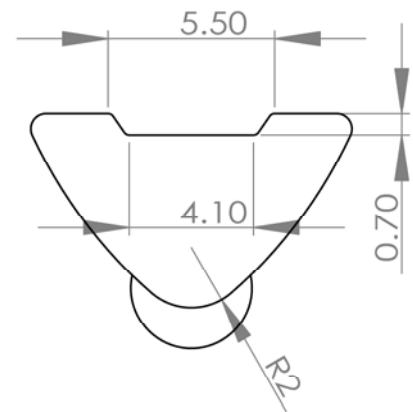

T-Nuts (Spring Bearing)

Slot Size	Metric Size	Item Number
Low Alignment Bar (L)		
6MM LB	M4	TNS-L6-M4
	M5	TNS-L6-M5
	M6	TNS-L6-M6
	1/4-20	TNS-L6-20

T-Nuts (Spring Bearing)

Material:

Surface:

Standard T-Slot Nut for 6 Profile