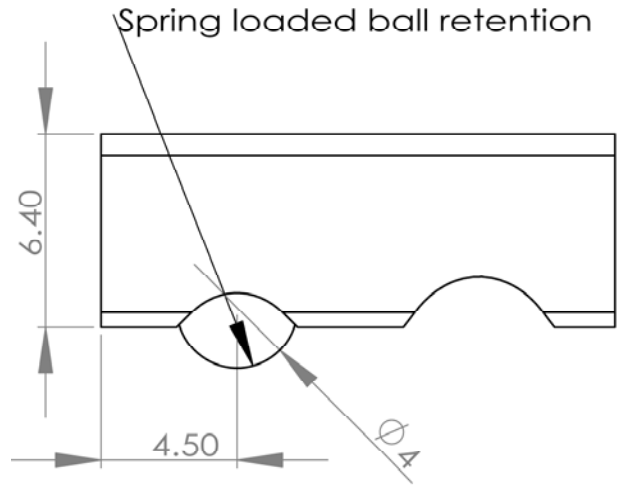

T-Nuts (Spring Bearing)

Slot Size	Metric Size	Item Number
Low Alignment Bar (L)		
6MM LB	M4	TNS-L6-M4
	M5	TNS-L6-M5
	M6	TNS-L6-M6
	1/4-20	TNS-L6-20

T-Nuts (Spring Bearing)

Material:

Surface:

Standard T-Slot Nut for 6 Profile